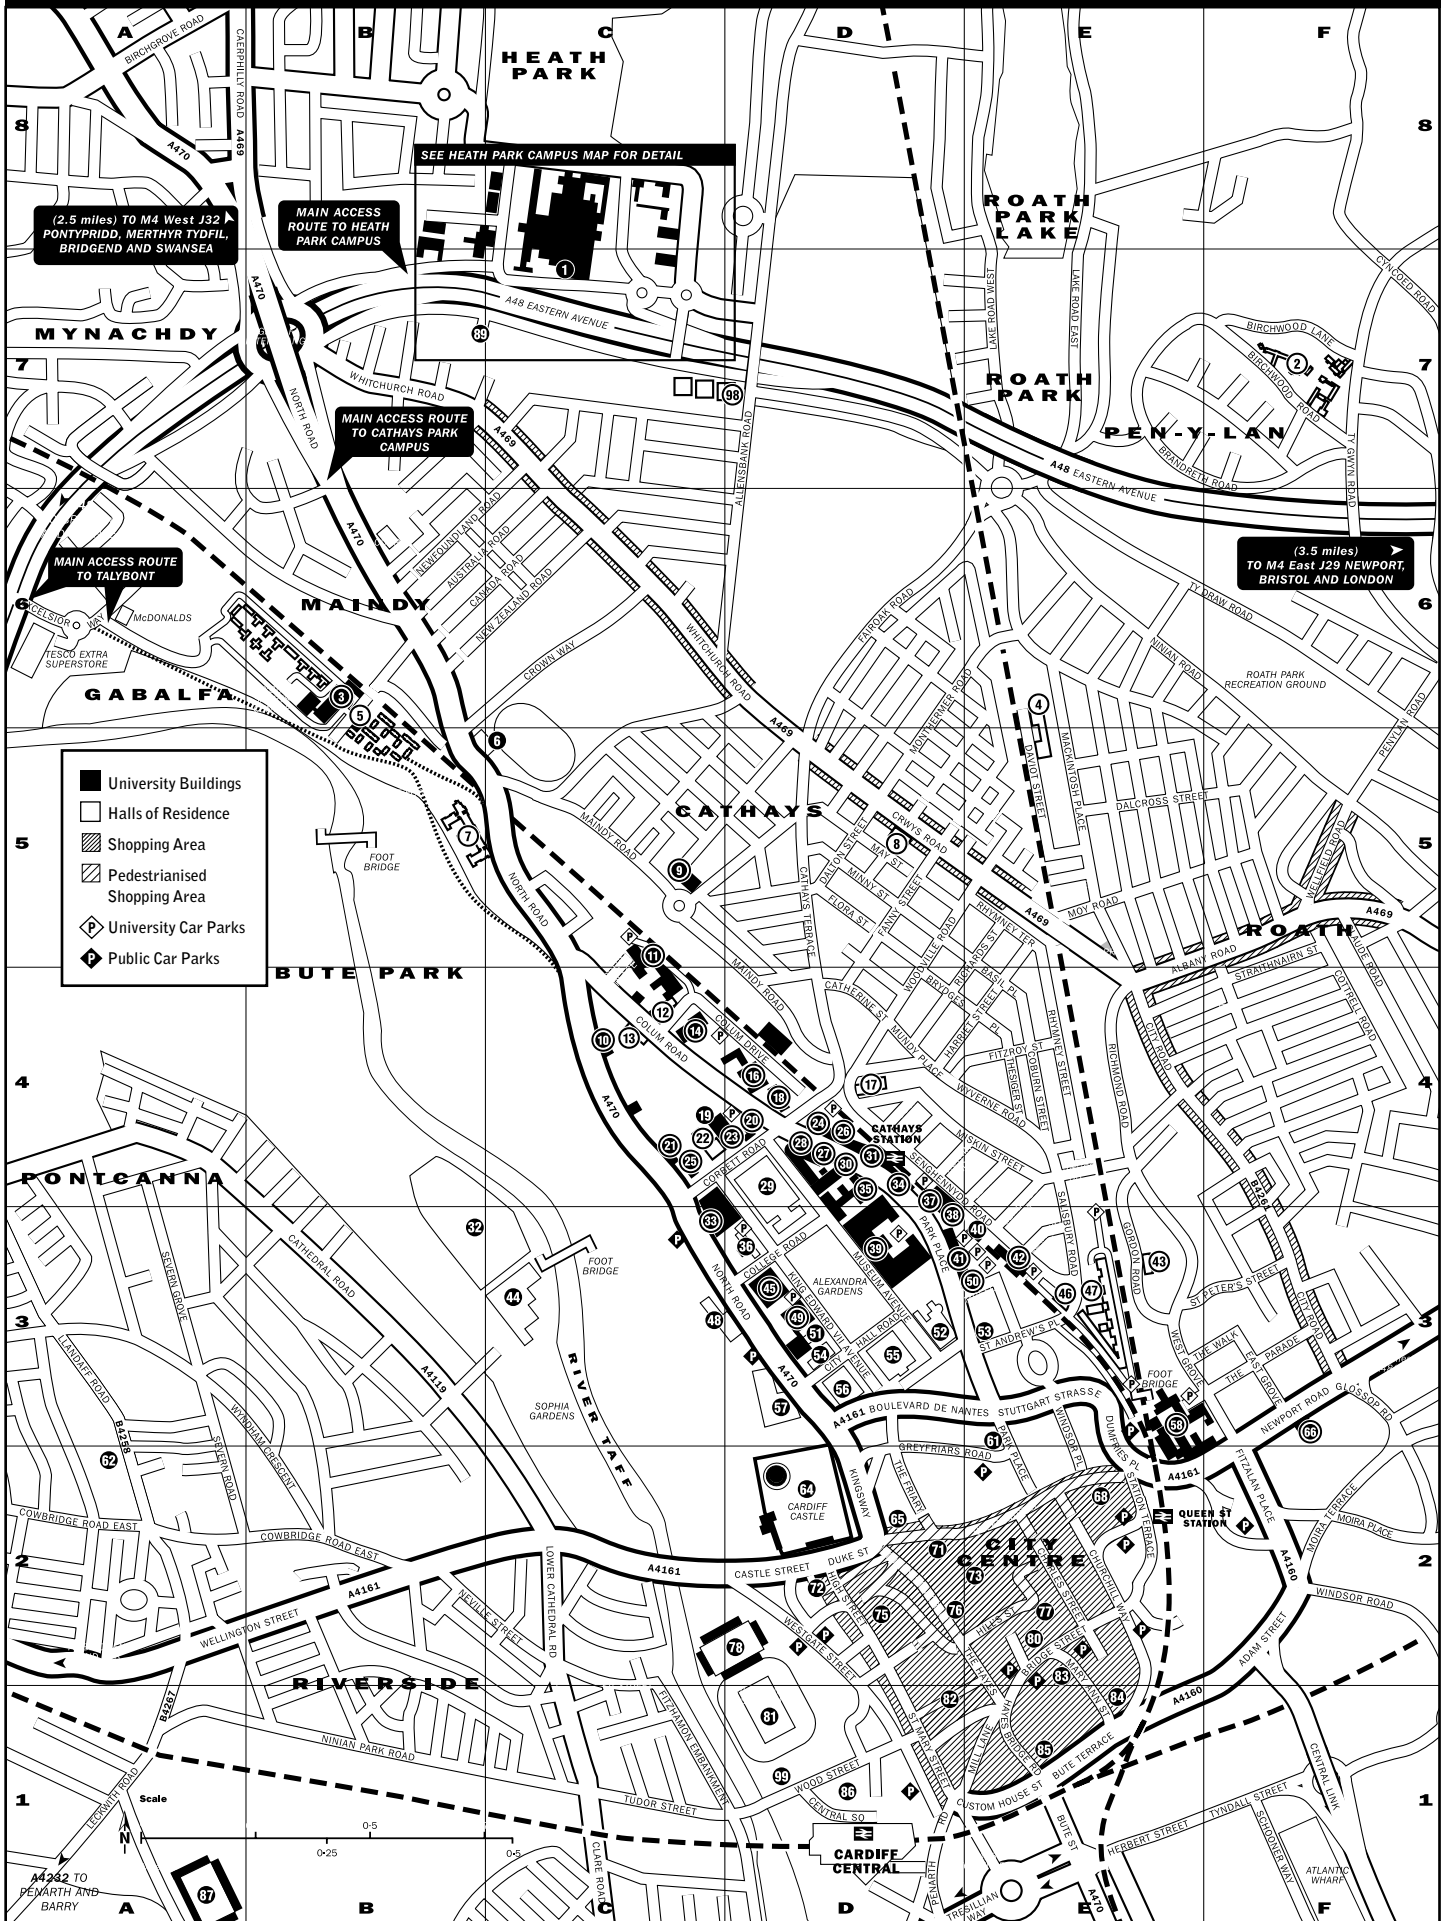

University and City Centre

Information is believed to be correct at the time of printing. Whilst every effort has been made to ensure accuracy, the publishers cannot accept responsibility for errors or omissions, or for any matter in any way connected with, or arising out of, the publication of this information. Published by the Public Relations and Communications Division of Cardiff University © Copyright 2006 Effective 1st December 2006