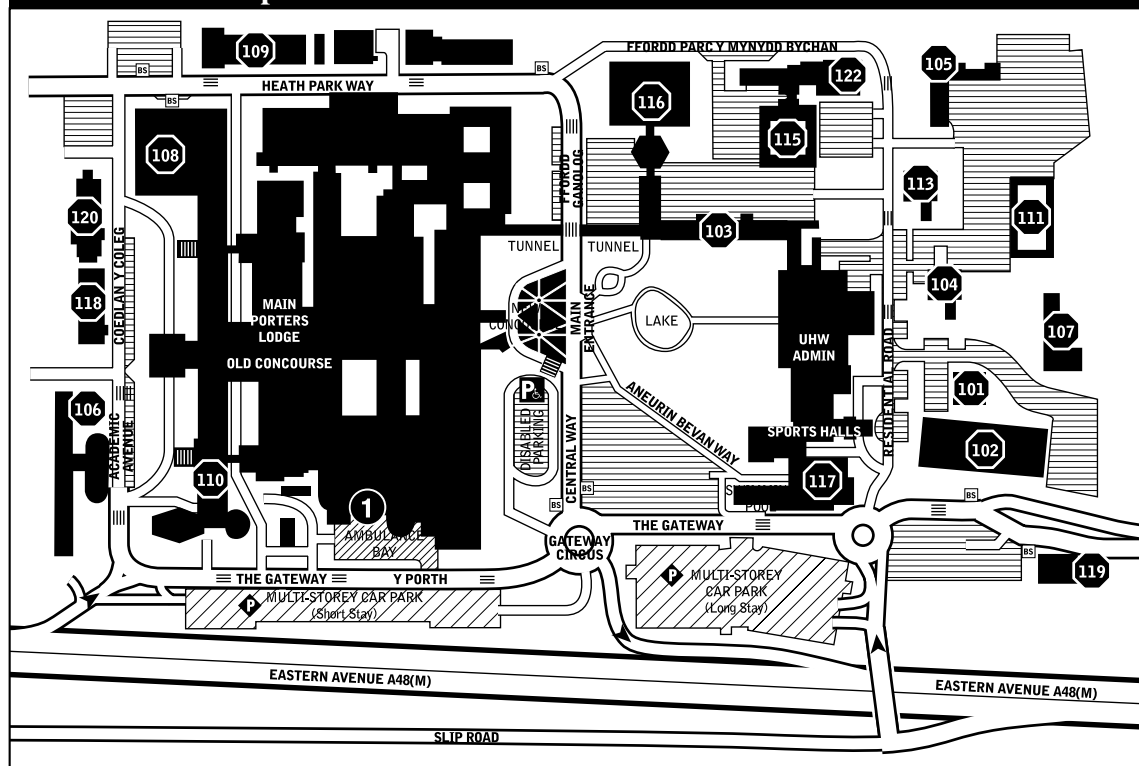

Shopping		
Capitol Centre	E2	68
Castle Arcade	D2	72
Central Market	D2	75
Open Air Market	E2	77
Queen's Arcade	D2	71
Queen's West	D2	65
Royal Arcade	D1	82
St David's Centre	E2	73

Heath Park Campus Tel Switchboard: 029 2074 7747

The University shares the Heath Park Campus with the University Hospital of Wales (UHW).

Brecknock House	101
Cardiff Medicentre	102
Cardigan House	103
Carmarthen House	104
Denbigh House	105
Dental School/Hospital	106
Glamorgan House	107

Henry Wellcome Research Building	108
Institute of Medical Genetics	109
Medical School	110
Monmouth House	111
Pembroke House	113
Radnor House	115

Nursing & Midwifery and Healthcare Studies	116
Sports & Social Club	117
Tenovus Building	118
Tŷ Dewi Sant Building	116
Tŷ Maeth	119
Wales Heart Research Institute	120

Student Club	122
Student Support Centre	103

Libraries

Aberconway & Guest	C5	11
Arts & Social Studies	D4	18
Bute & Architecture	D3	45
Julian Hodge Resource Centre	C4	14
Law	D4	18
Legal Practice Library	D4	28
Music	D4	23
Biomedical Sciences	D4	35
Science	D3	39
Senghennydd	E3	42
Trevithick	E3	58

Residences

Aberconway Hall	C4	12
Aberdare Hall	C4	22
Allensbank House	D7	98
Cartwright Court	E6	4
Colum Hall	C5	13
Gordon Hall	E4	43
Hodge Hall	D4	17
Roy Jenkins Hall	D6	8
Senghennydd Court	E3	47
Senghennydd Hall	E3	46
Talybont North/South	B6	5
Talybont Court	B5	7
University Hall and Conference Centre	F7	2

Heath Park Campus