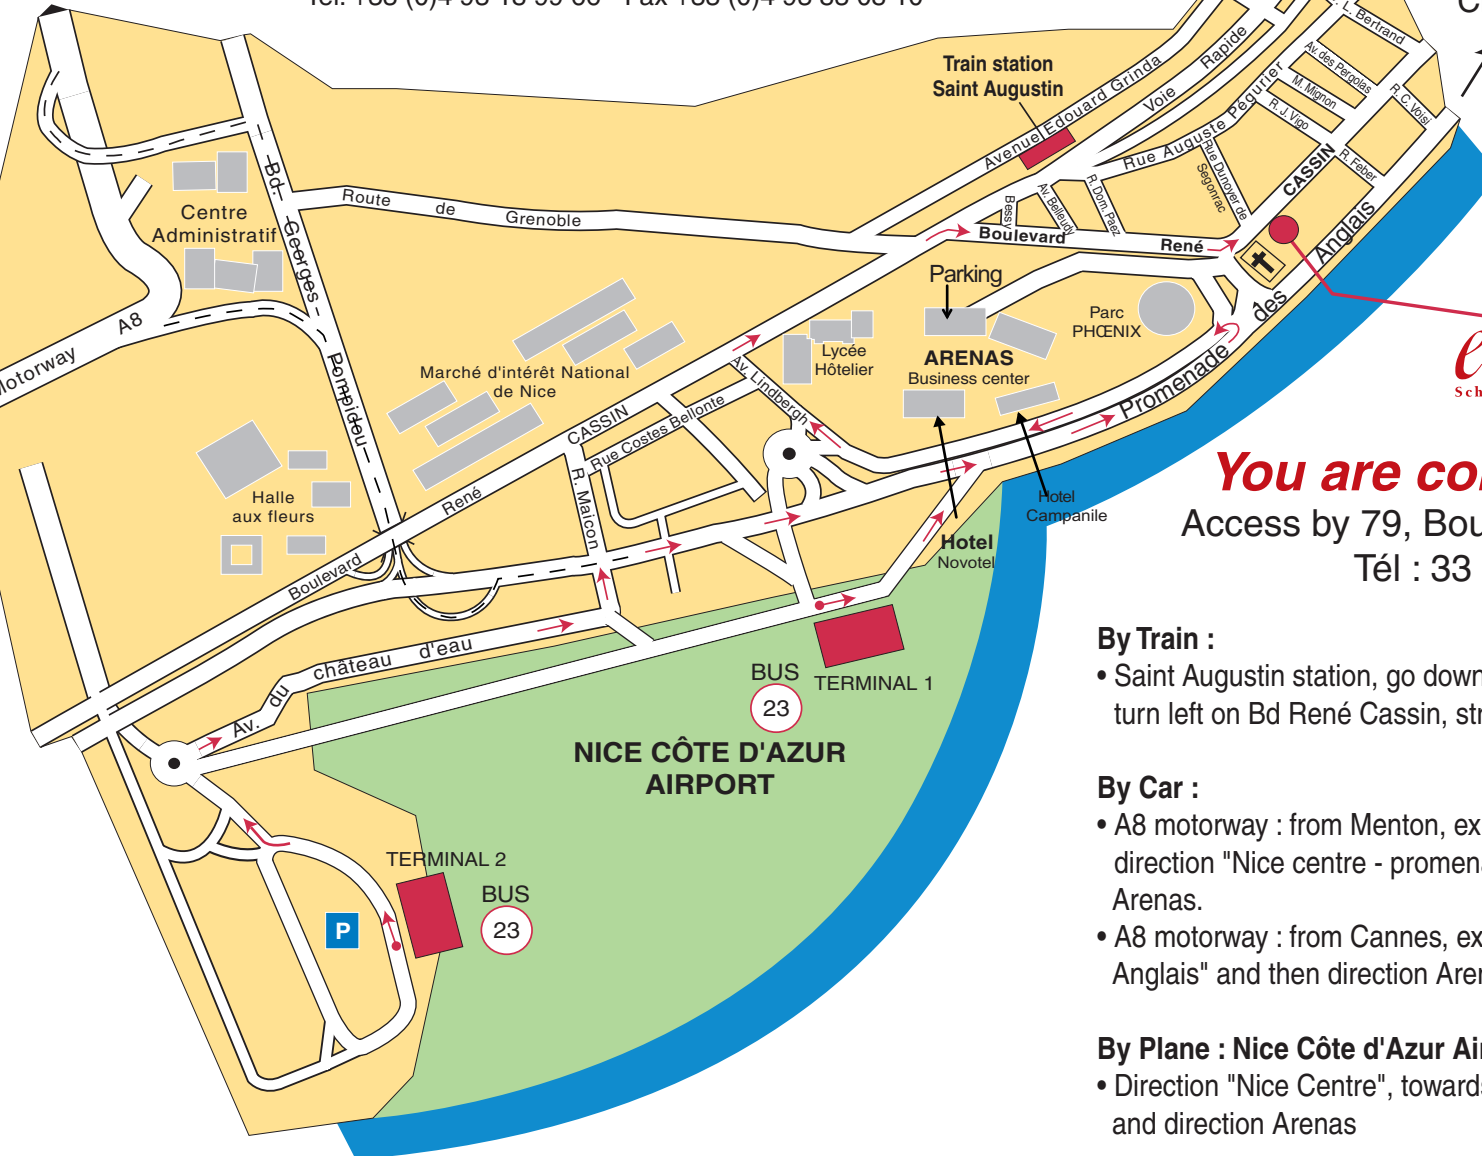

Port

BUS

9

NICE  
City center

edhec  
School of Management

### By Train :

- Saint Augustin station, go down the avenue Edouard GRINDA, turn left on Bd René Cassin, straight away to EDHEC.

### By Car :

- A8 motorway : from Menton, exit "N°51 - Nice Saint Augustin", direction "Nice centre - promenade des Anglais" and then direction Arenas.
- A8 motorway : from Cannes, exit "N°50 - Nice centre Promenade des Anglais" and then direction Arenas.

### By Plane : Nice Côte d'Azur Airport :

- Direction "Nice Centre", towards "Promenade des Anglais" and direction Arenas