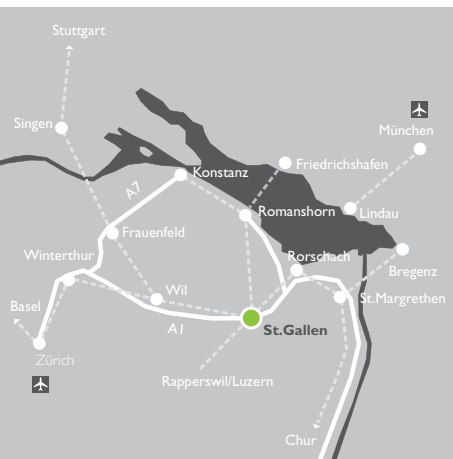

How you can reach us

By public transport

St. Gallen is situated on the Swiss East/West axis on the main line of the Swiss Railways (SBB). There are direct trains from Zurich Main Railway Station and from Zurich Airport to St. Gallen every 30 minutes.

The local bus connections (lines 5 and 9) from St. Gallen's Main Railway Station take 10 minutes to the Executive Campus HSG (bus stop: Rotmonten).

By car

After the motorway exit «St. Gallen – Kreuzbleiche» in the direction of the city centre, follow the route that is signposted «Universität». From the University Campus onwards, signposts marked «WBZ Holzweid» will show the way. A limited number of parking spaces are available in the underground carpark.

The Executive Campus HSG is situated in a residential quarter with a primary school and a nursery school. Please comply the speed limit of 30 km/h under all circumstances.

Satnav input: Holzstrasse 15