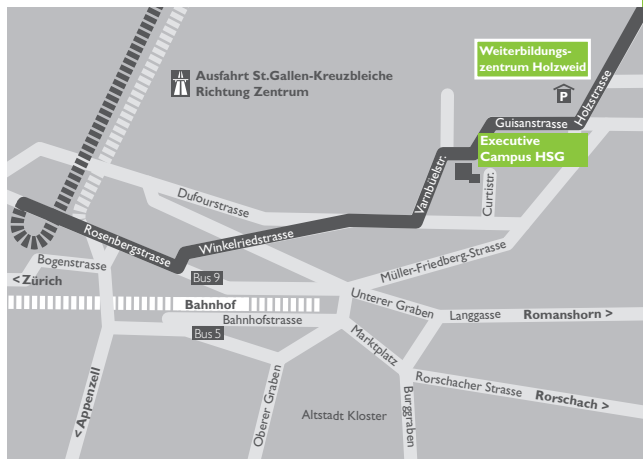

How you can reach us

By public transport

St. Gallen is situated on the Swiss East/West axis on the main line of the Swiss Railways (SBB). There are direct trains from Zurich Main Railway Station and from Zurich Airport to St. Gallen every 30 minutes.

The local bus connections (lines 5 and 9) from St. Gallen's Main Railway Station take 10 minutes to the Executive Campus HSG (bus stop: Rotmonten).

By car

After the motorway exit «St. Gallen – Kreuzbleiche» in the direction of the city centre, follow the route that is signposted «Universität». From the University Campus onwards, signposts marked «WBZ Holzweid» will show the way. A limited number of parking spaces are available in the underground carpark.

The Executive Campus HSG is situated in a residential quarter with a primary school and a nursery school. Please comply the speed limit of 30 km/h under all circumstances.

Satnav input: Holzstrasse 15