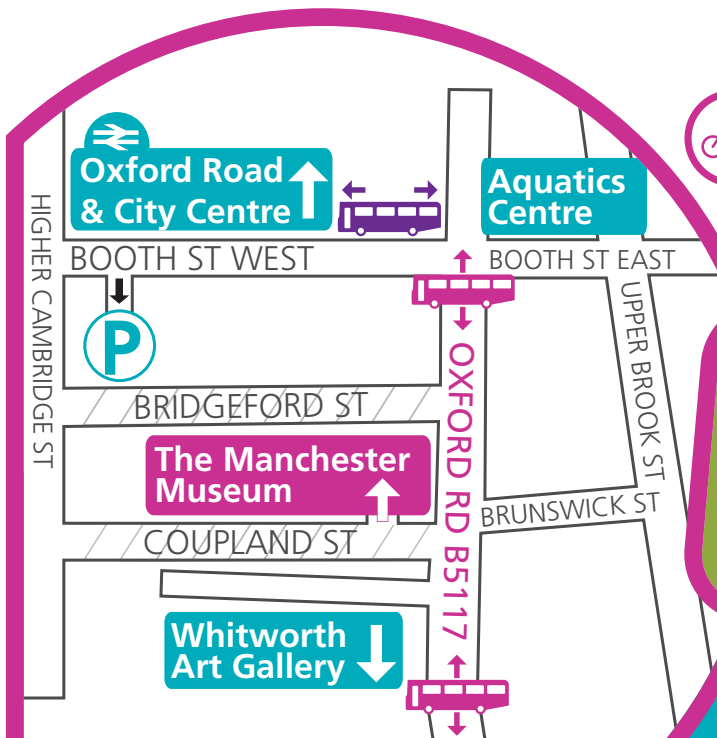

HOW TO GET HERE

By bus /

Nearest bus stops

85 / 86 / 250

Booth St West

**41 / 42 / 43 /
111 / 147**

University of Manchester,
Oxford Rd / University
Shopping Centre

By rail

Manchester Oxford Rd  15 mins

Manchester Piccadilly  147

By car

Booth St West Car Park D /
Pay and Display

Booth St West Car Park D /
Pay and Display

Outside Museum entrance, via
Booth St West (limited spaces)

By bike

Secure bicycle parking
Coupland St

The Manchester Museum,
The University of Manchester,
Oxford Road, Manchester,
M13 9PL tel 0161 275 2634
email museum@manchester.ac.uk