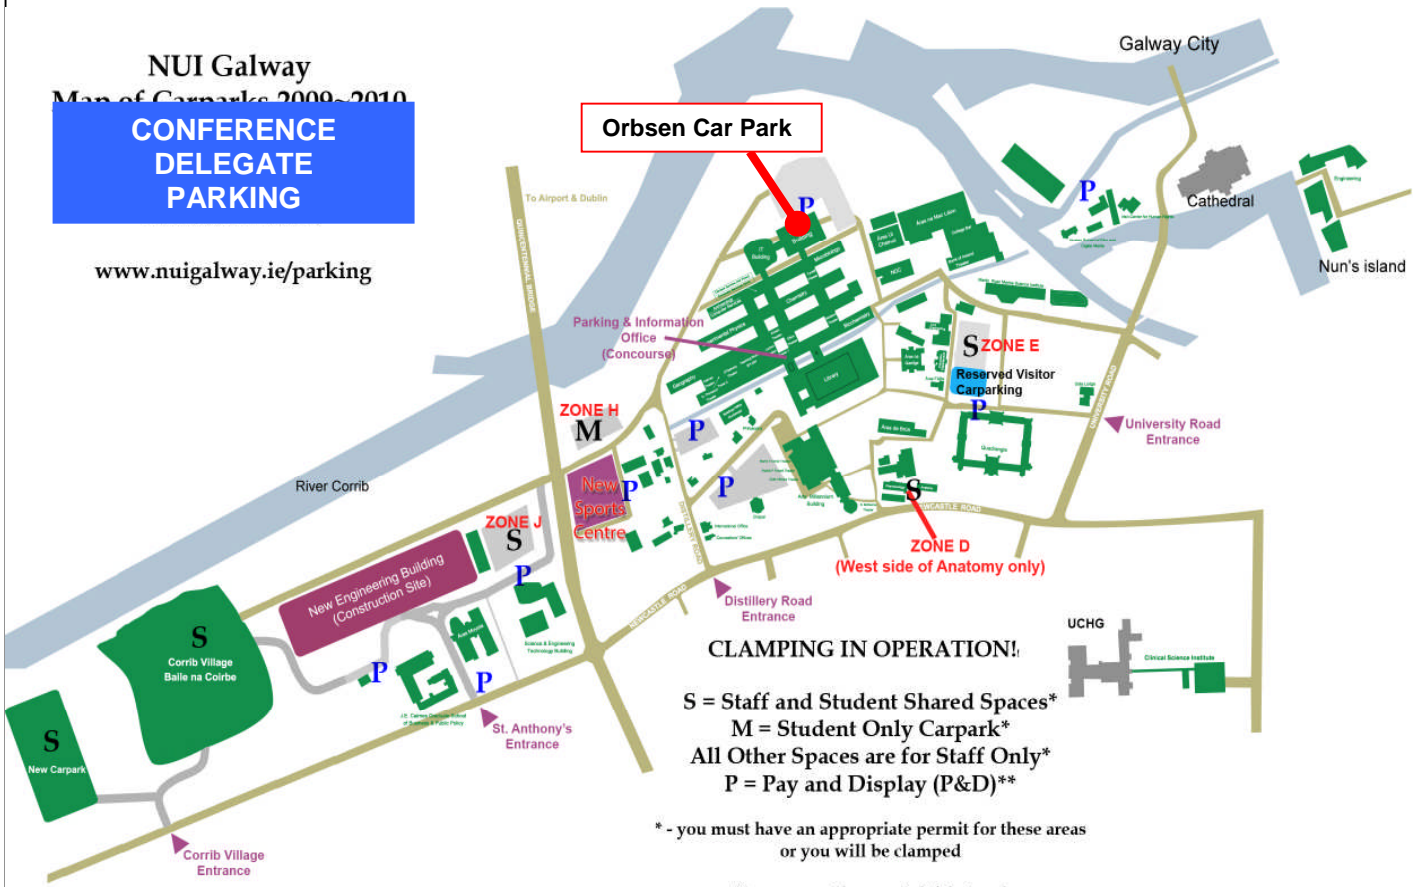

VALID TO:

10th June, 2011

WARNING! Clamping in operation. Please observe the following rules:

- Park only in marked parking spaces in the above car park(s), or purchase P&D ticket for P&D spaces.
- Delegates must clearly display this permit (or a valid P&D ticket) on the vehicle dashboard
- Do not leave your car overnight, except by prior arrangement

NUI Galway
Map of Carparks 2009-2010
**CONFERENCE
DELEGATE
PARKING**
www.nuigalway.ie/parking

Orbsen Car Park

CLAMPING IN OPERATION!

- S = Staff and Student Shared Spaces*
- M = Student Only Carpark*
- All Other Spaces are for Staff Only*
- P = Pay and Display (P&D)**

* - you must have an appropriate permit for these areas or you will be clamped

** - you must buy a p&d ticket and park only in the spaces marked "P&D"; marked with blue lines